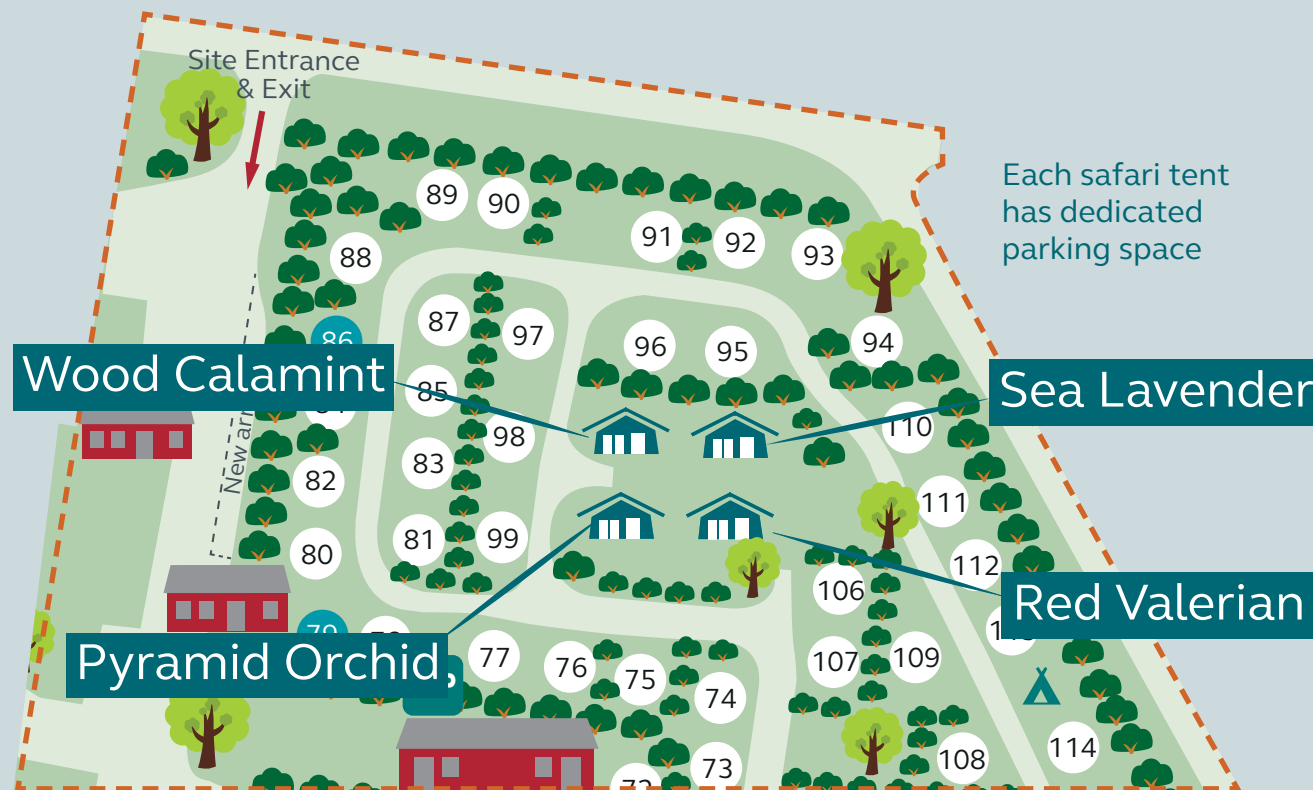

Accommodation areas

Site facilities

Toilets and showers

The toilet block is closed for cleaning at the times shown on the block doors. Please ensure that children are supervised by an adult at all times.

Laundry

Prices: Washing machine £4.00, Tumble dryer £1.00, Rinse & Spin £1.00 per 15min cycle. Washing sinks are also available. Please do not hang washing lines between trees or on fences.

Safety on site

Fire point

Please check where your nearest fire point is so you can raise the alarm if you discover a fire, make a note of where the assembly point is and read the fire action notice. Fire extinguishers are provided at the fire points. If fire breaks out, follow the Site Staff's instructions. Keep your children safe by making them aware of the danger of emergency services rushing to the scene. In the event of fire, alarm/warning bells are located at each service point. Assembly point is marked on the site plan.

Supervision of children

Parents or guardians are responsible for the safety of children in their care at all times whilst on site. Play areas are never entirely risk free, so we ask children are supervised by an adult. Please remember you are responsible for your children on site.